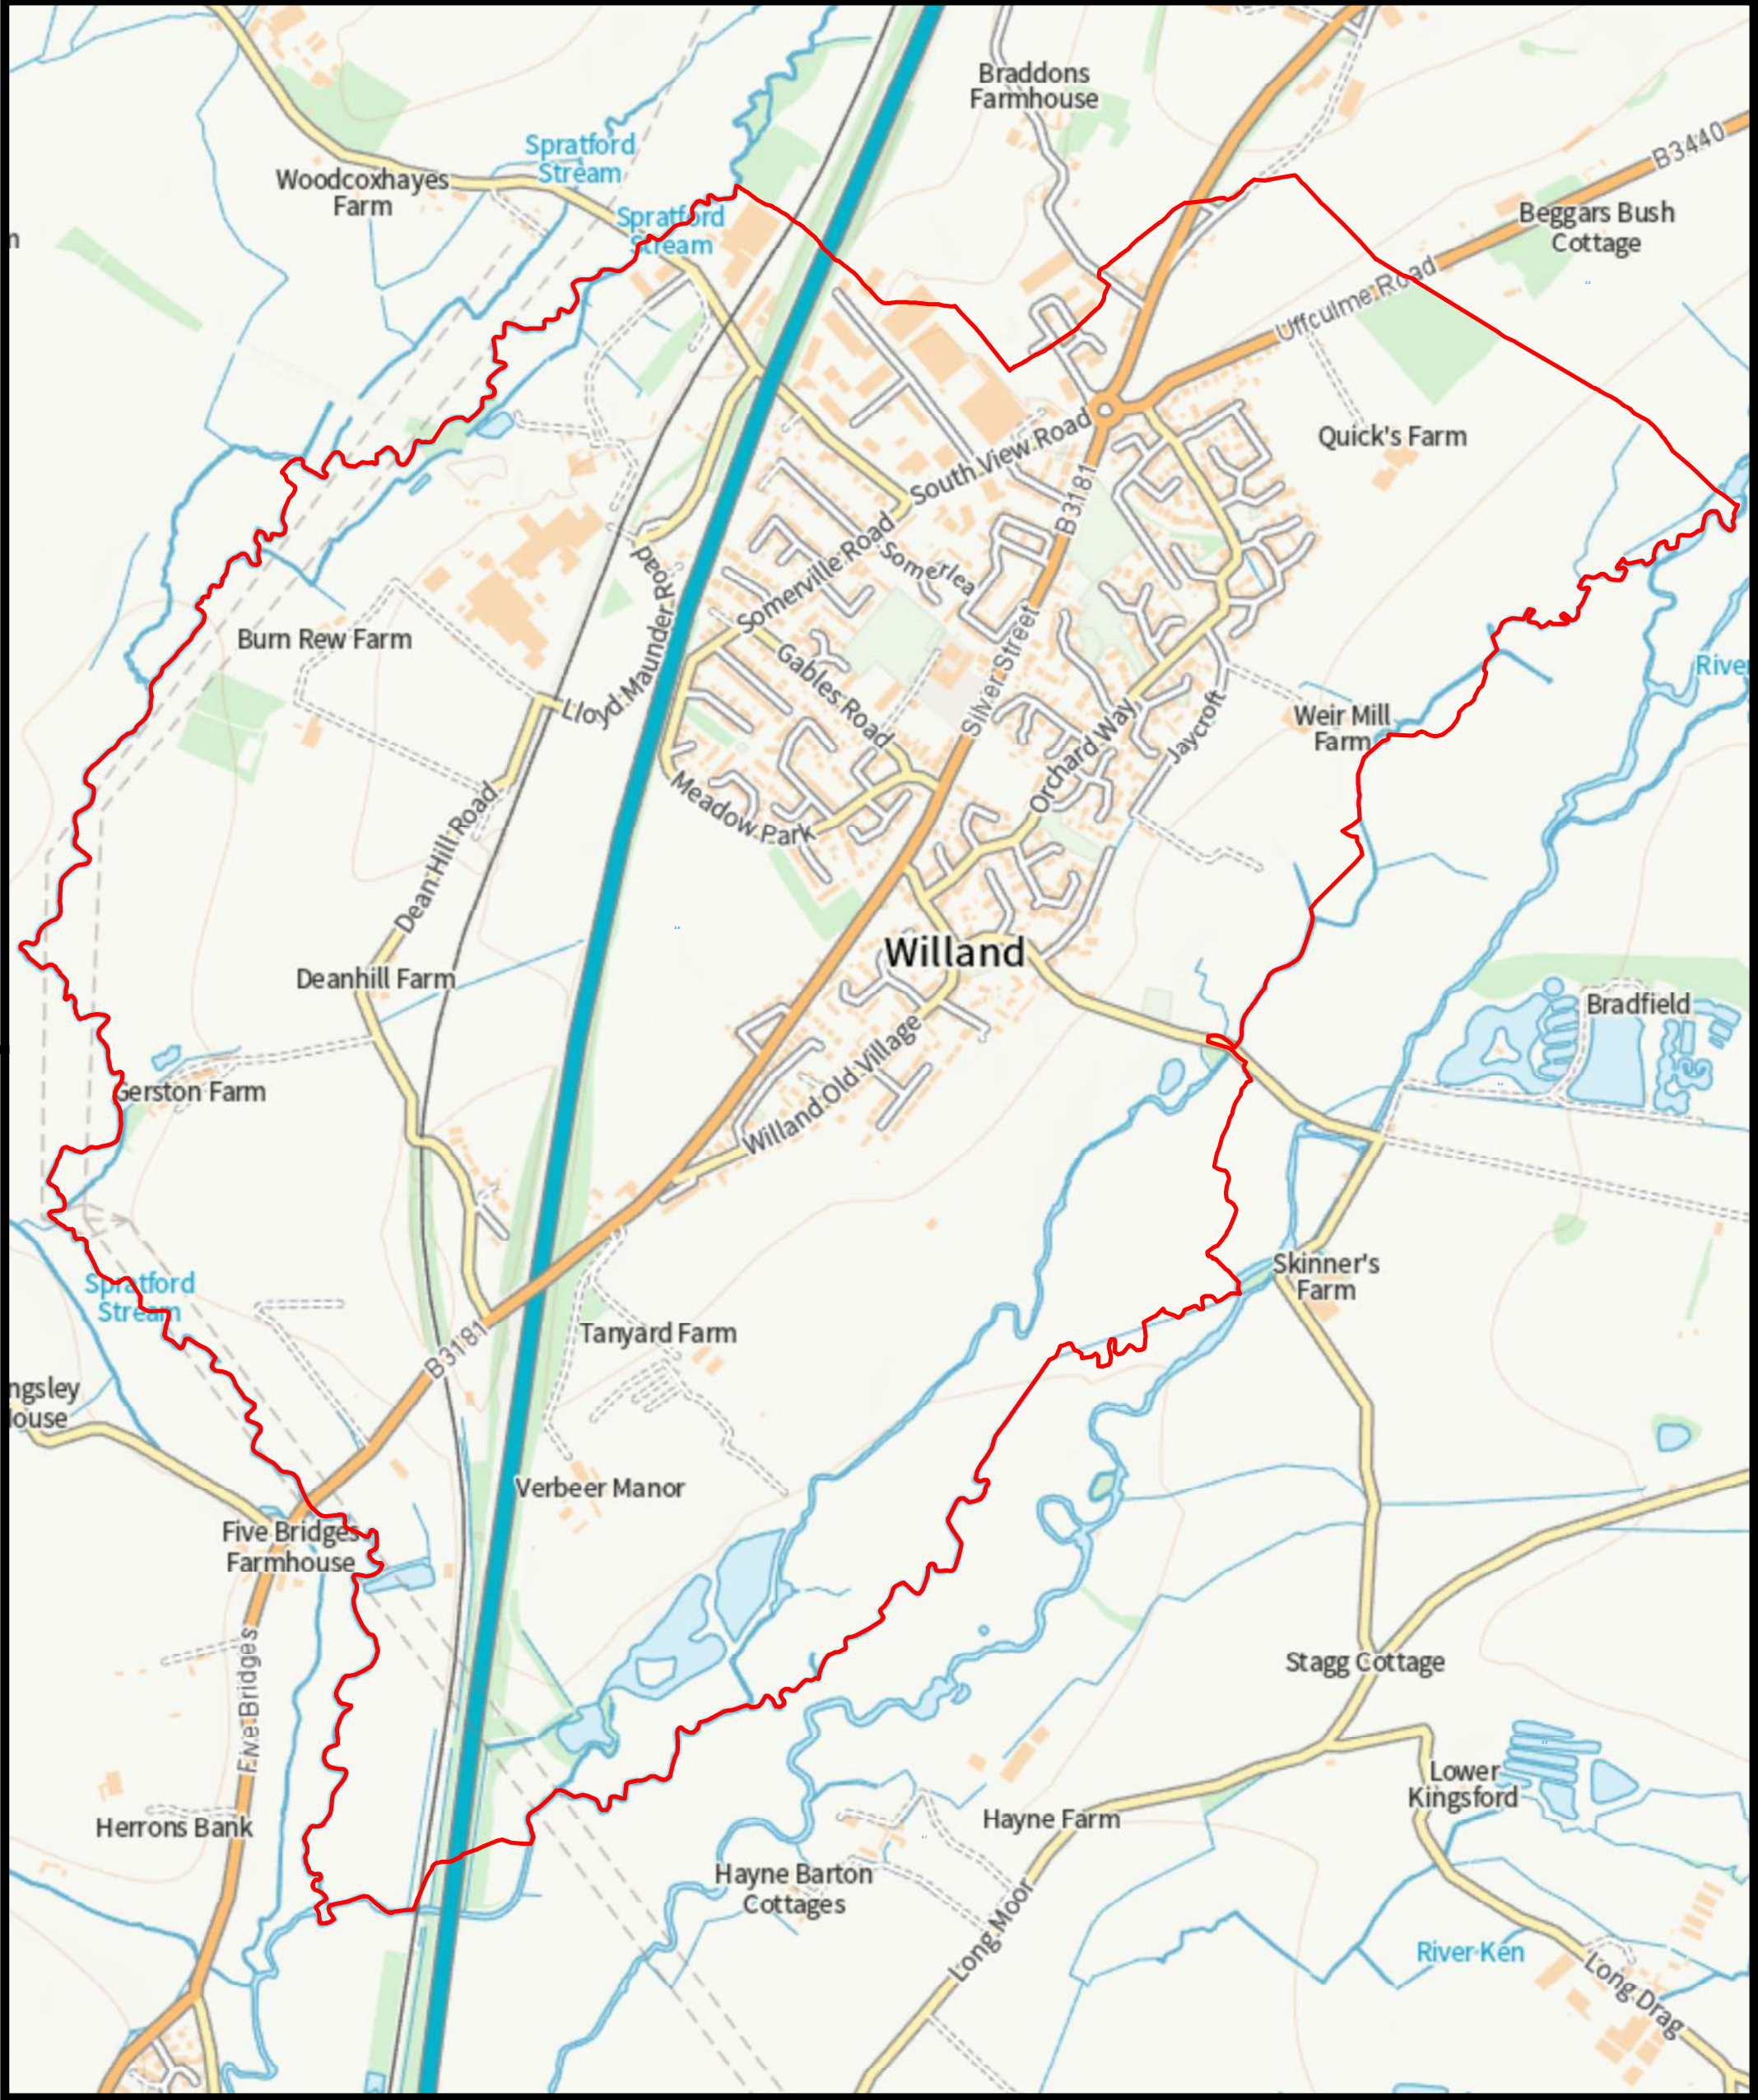

The Parish of Willand

Phoenix House
Phoenix Lane, Tiverton EX16 6PP
Tel: 01884 255255
Website: www.middevon.gov.uk

Scale	1:10,000 @ A3	Date	24 January 2022
Drg. No.		Produced by	GMS Unit

Title
Willand Parish Boundary Map

This map is based upon Ordnance Survey material with the permission of Ordnance Survey on behalf of the Controller of Her Majesty's Stationery Office. © Crown copyright. Unauthorised reproduction infringes Crown copyright and may lead to prosecution or civil proceedings. MDDC Licence No. 100022292 (2022)