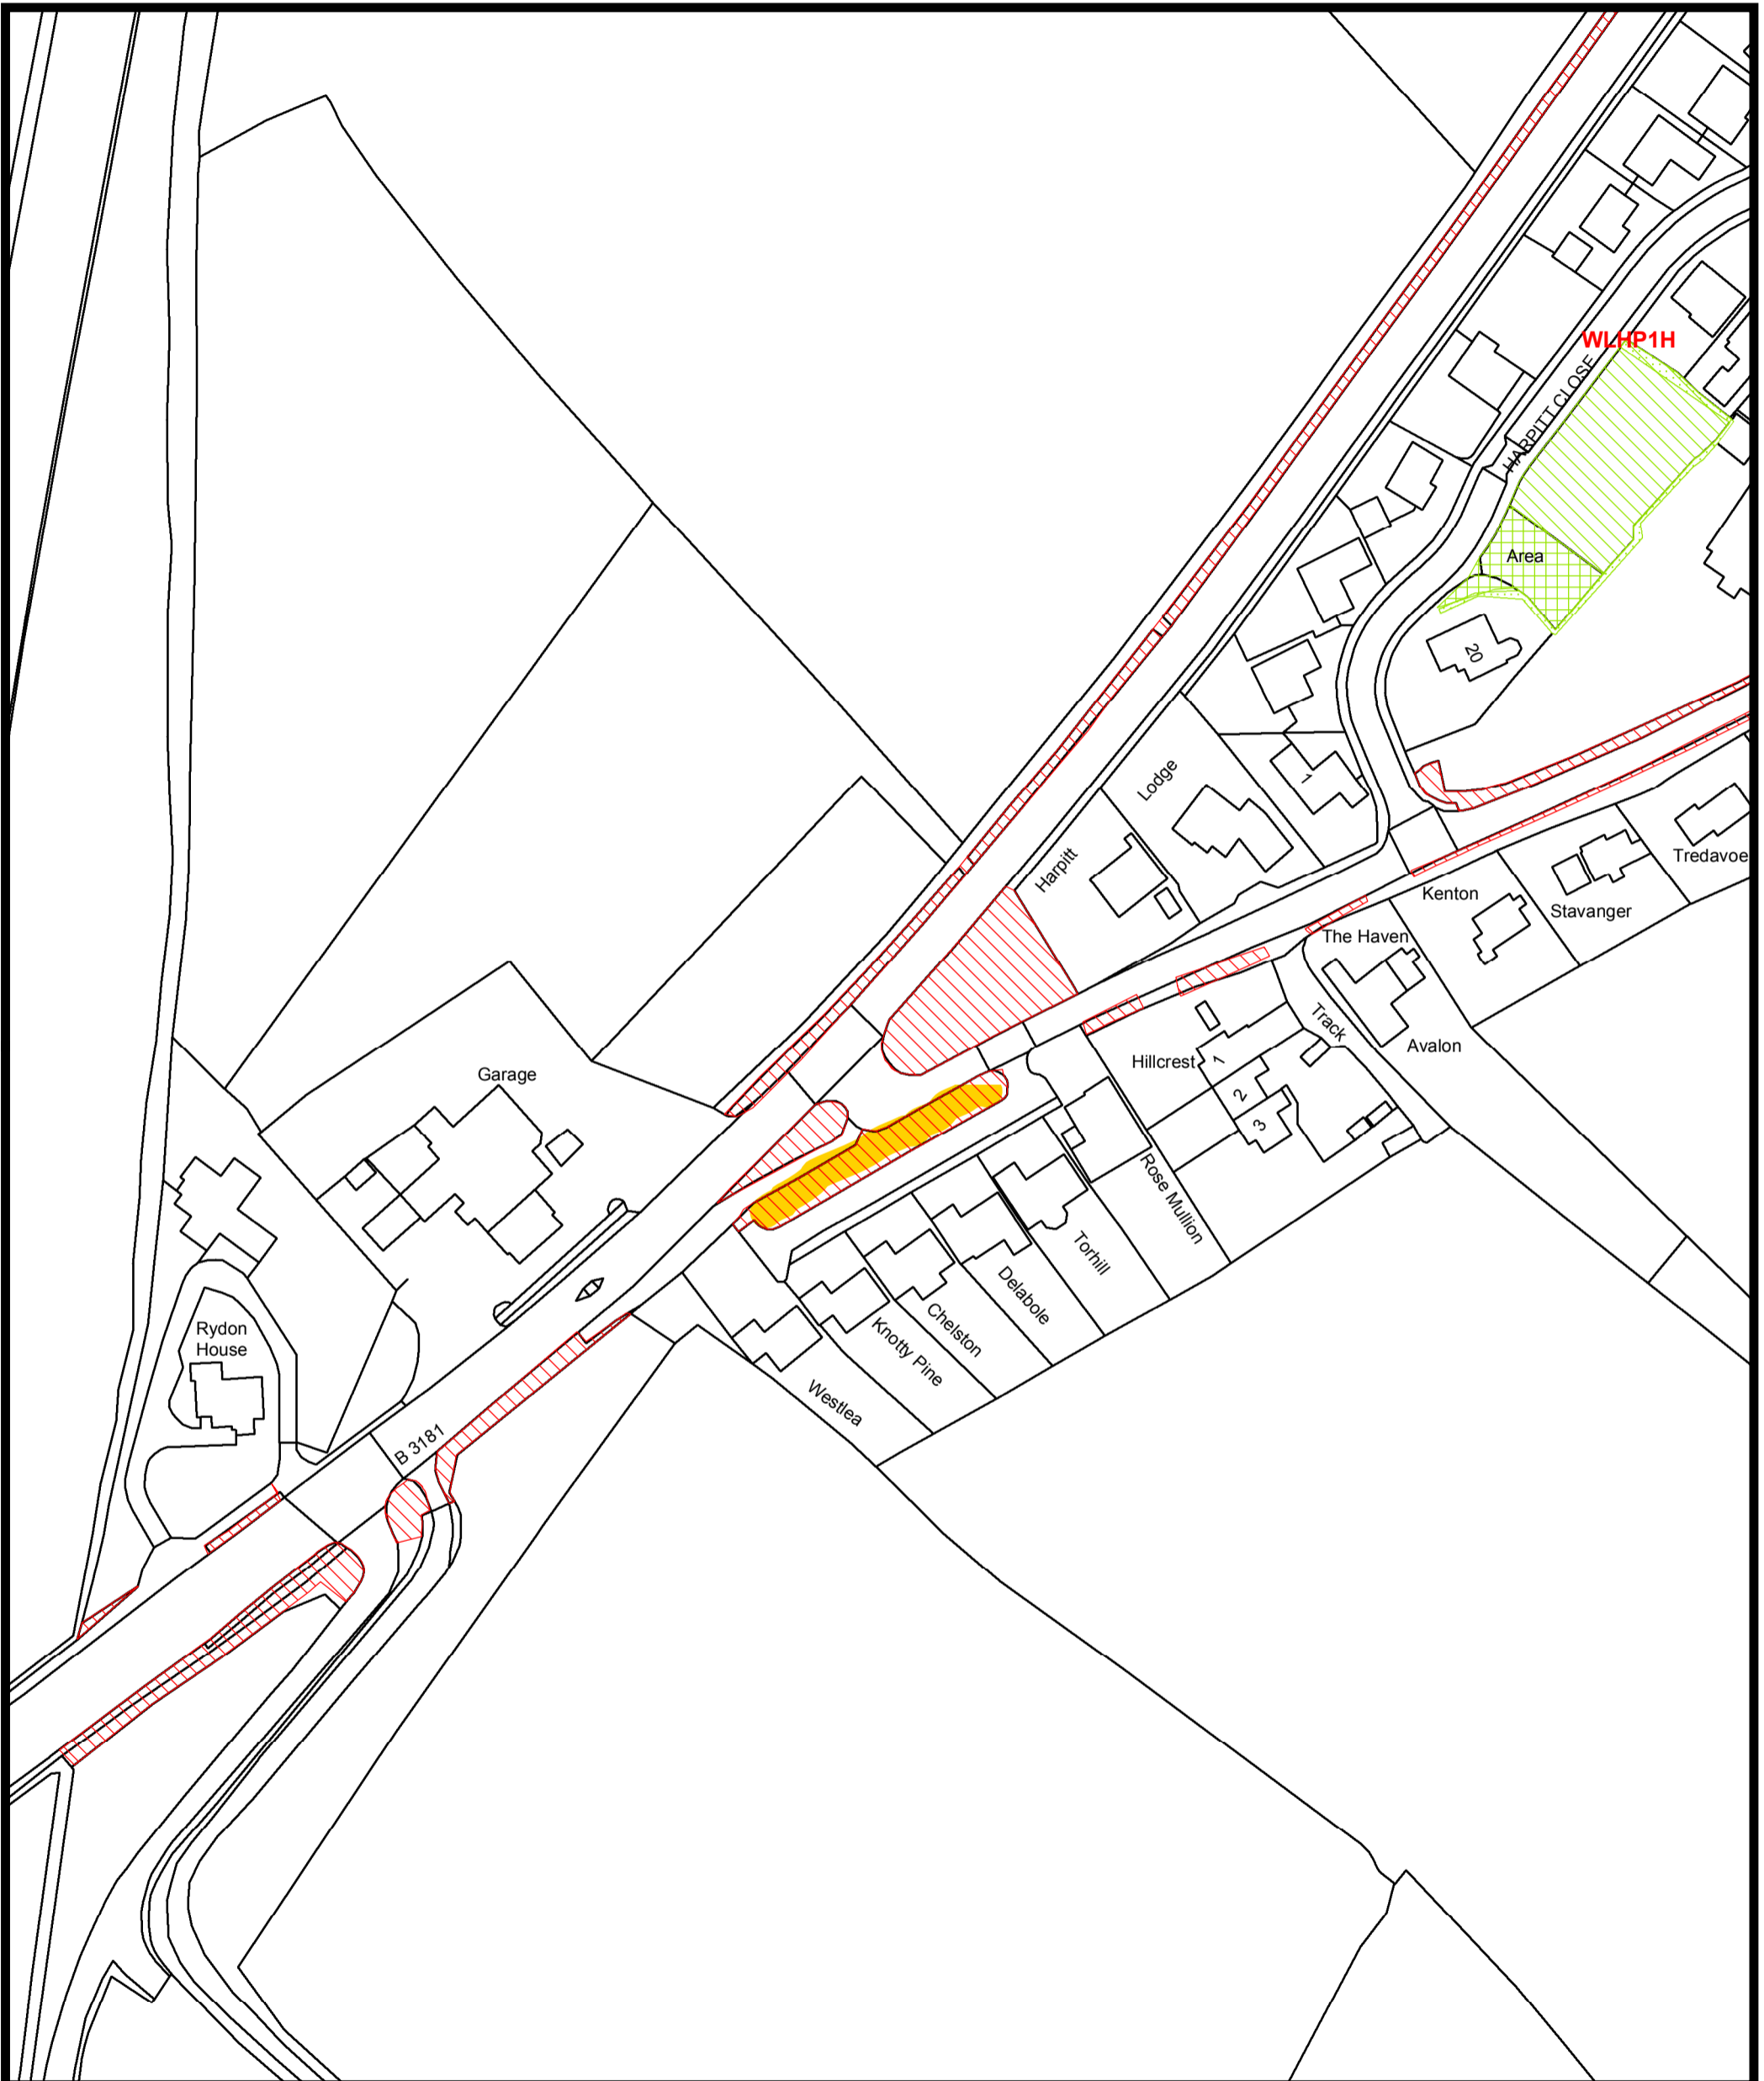

Customer Services Estates Management

Phoenix House
Phoenix Lane, Tiverton EX16 6PP

Tel: 01884 255255
Website: www.middevon.gov.uk

Scale	1:1250	Date	6 May 2010
Drg. No.		Produced by	M Bailey

Site	Willand 10
Location	

This map is based upon Ordnance Survey material with the permission of Ordnance Survey on behalf of the Controller of Her Majesty's Stationery Office. © Crown copyright. Unauthorised reproduction infringes Crown copyright and may lead to prosecution or civil proceedings. MDDC Licence No. 100022292 (2009)