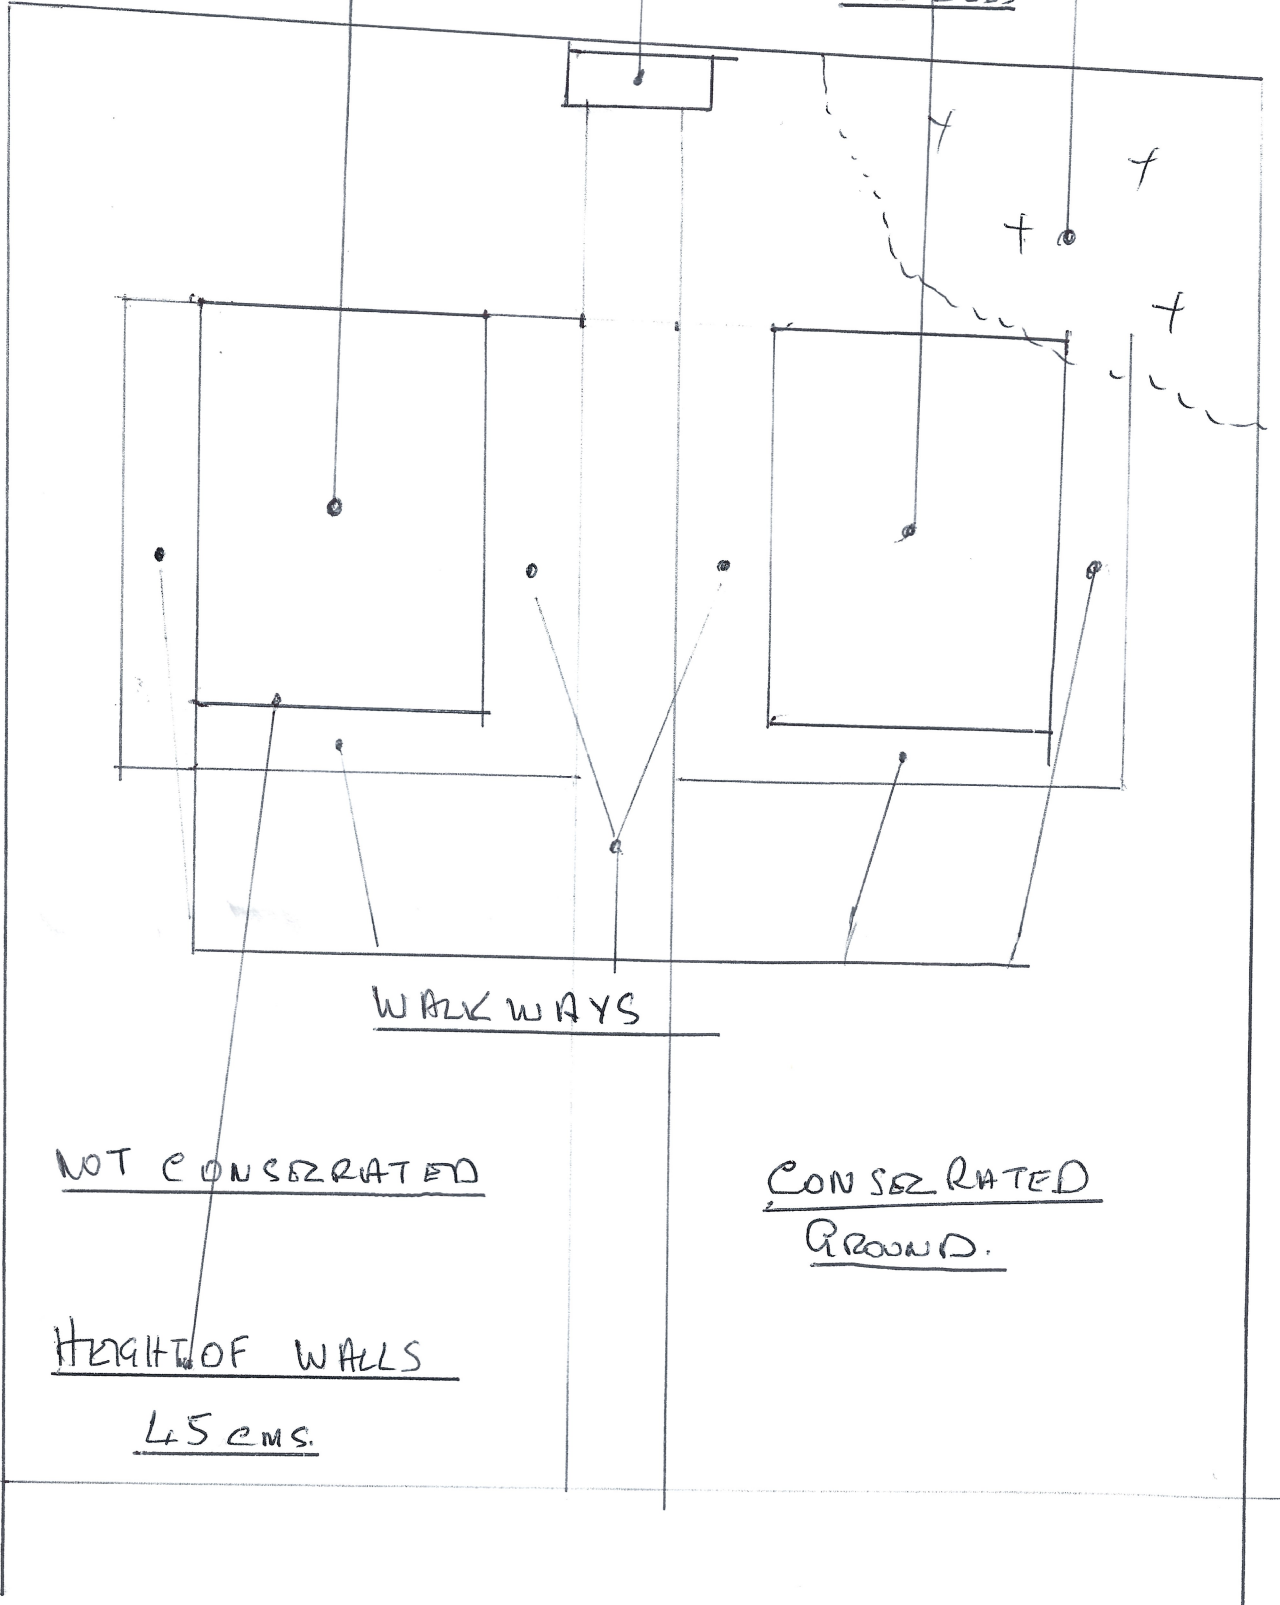

10x8mts  
ROSE BEDS

BENCH

10x8mts  
ROSE BEDS

TREES

WALK WAYS

NOT CONSERVATED

CONSERVATED  
GROUND.

HEIGHT OF WALLS

45 cms.